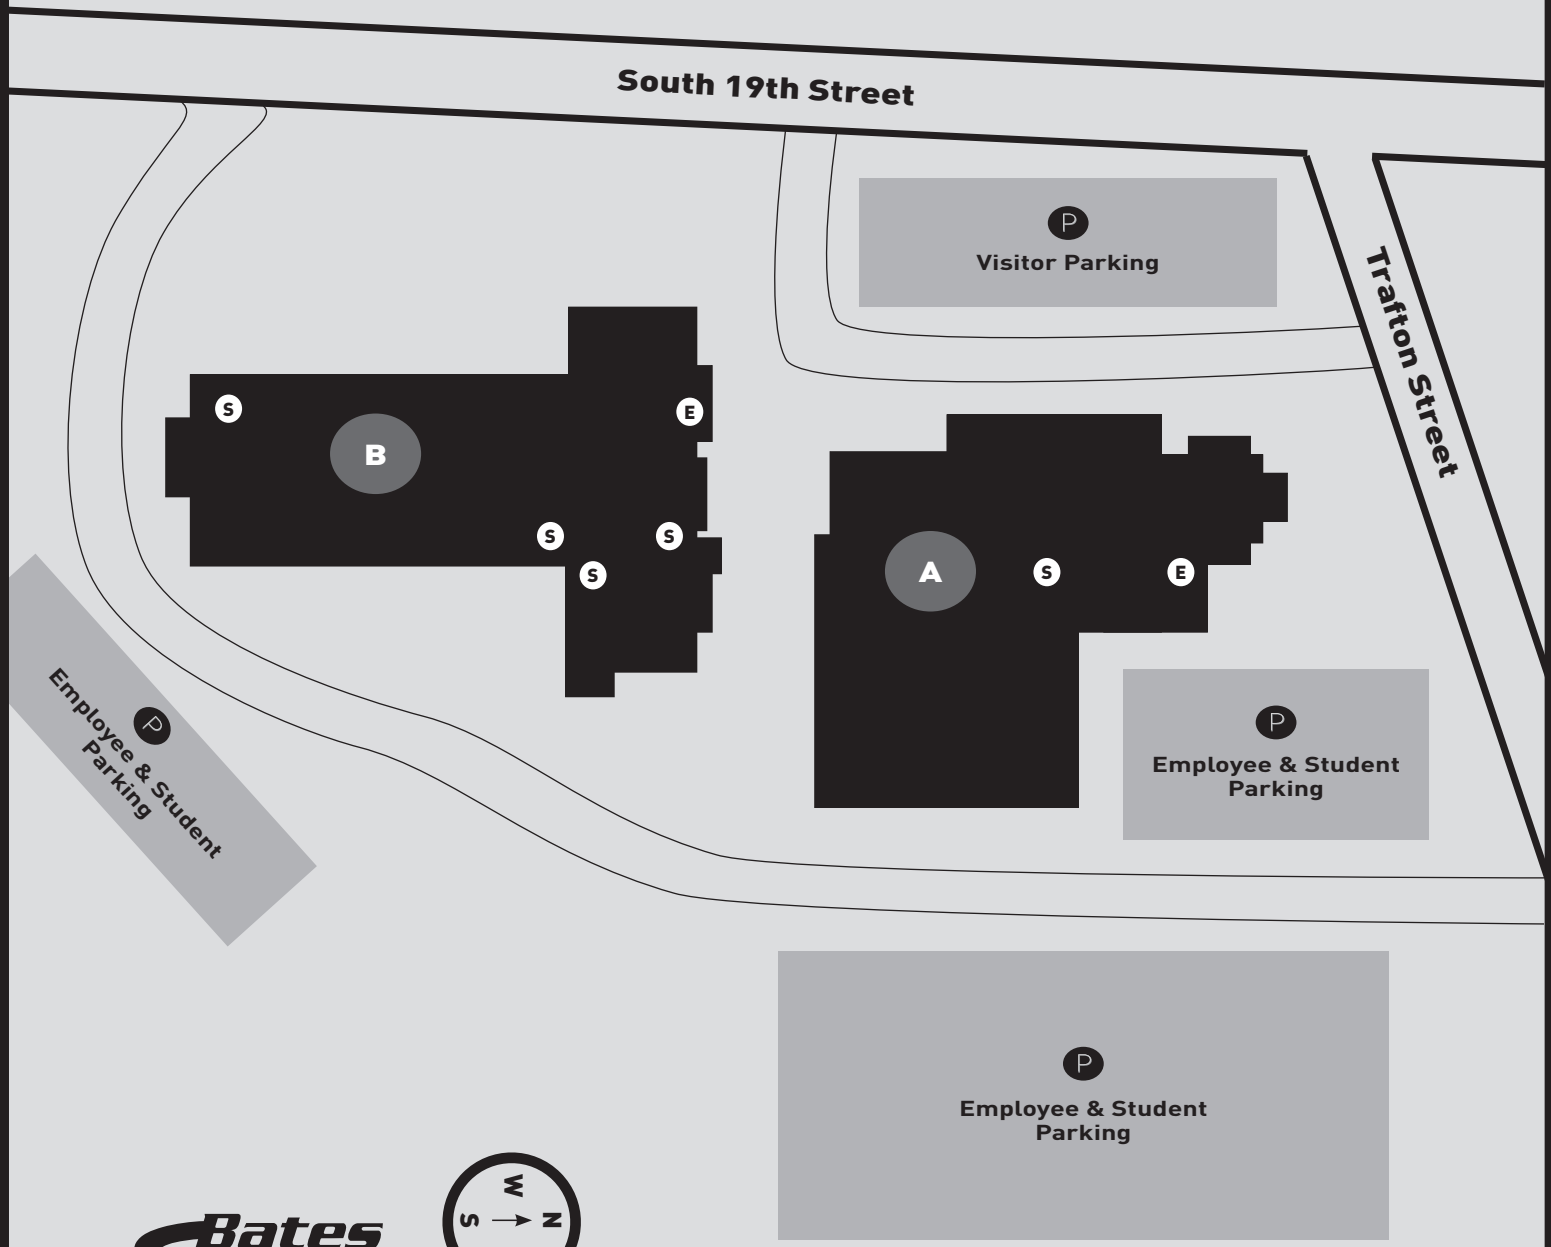

Bates Technical College
**CENTRAL/MOHLER
CAMPUS MAP & DIRECTORY**

- A** Communications Technology
- B** Advanced Technology
- P** Employee, Student & Visitor Parking
- E** Elevator
- S** Stairs

www.bates.ctc.edu/Maps

Bates Central/Mohler Campus is located in Tacoma, Washington, approximately 35 miles south of Seattle and 30 miles north of the state's capital city, Olympia.

Driving: Take WA-16 to the Union Avenue exit to South 19th St. Turn right onto South 19th St. and the campus is on the right.

Parking: There are designated student and staff parking lots, visitor parking areas.

Public Transportation: Pierce Transit bus routes stop near campus.

BUILDING KEY

- A** Communications Technology **B** Advanced Technology **E** Elevator **S** Stairs
- P** Employee, Student & Visitor Parking