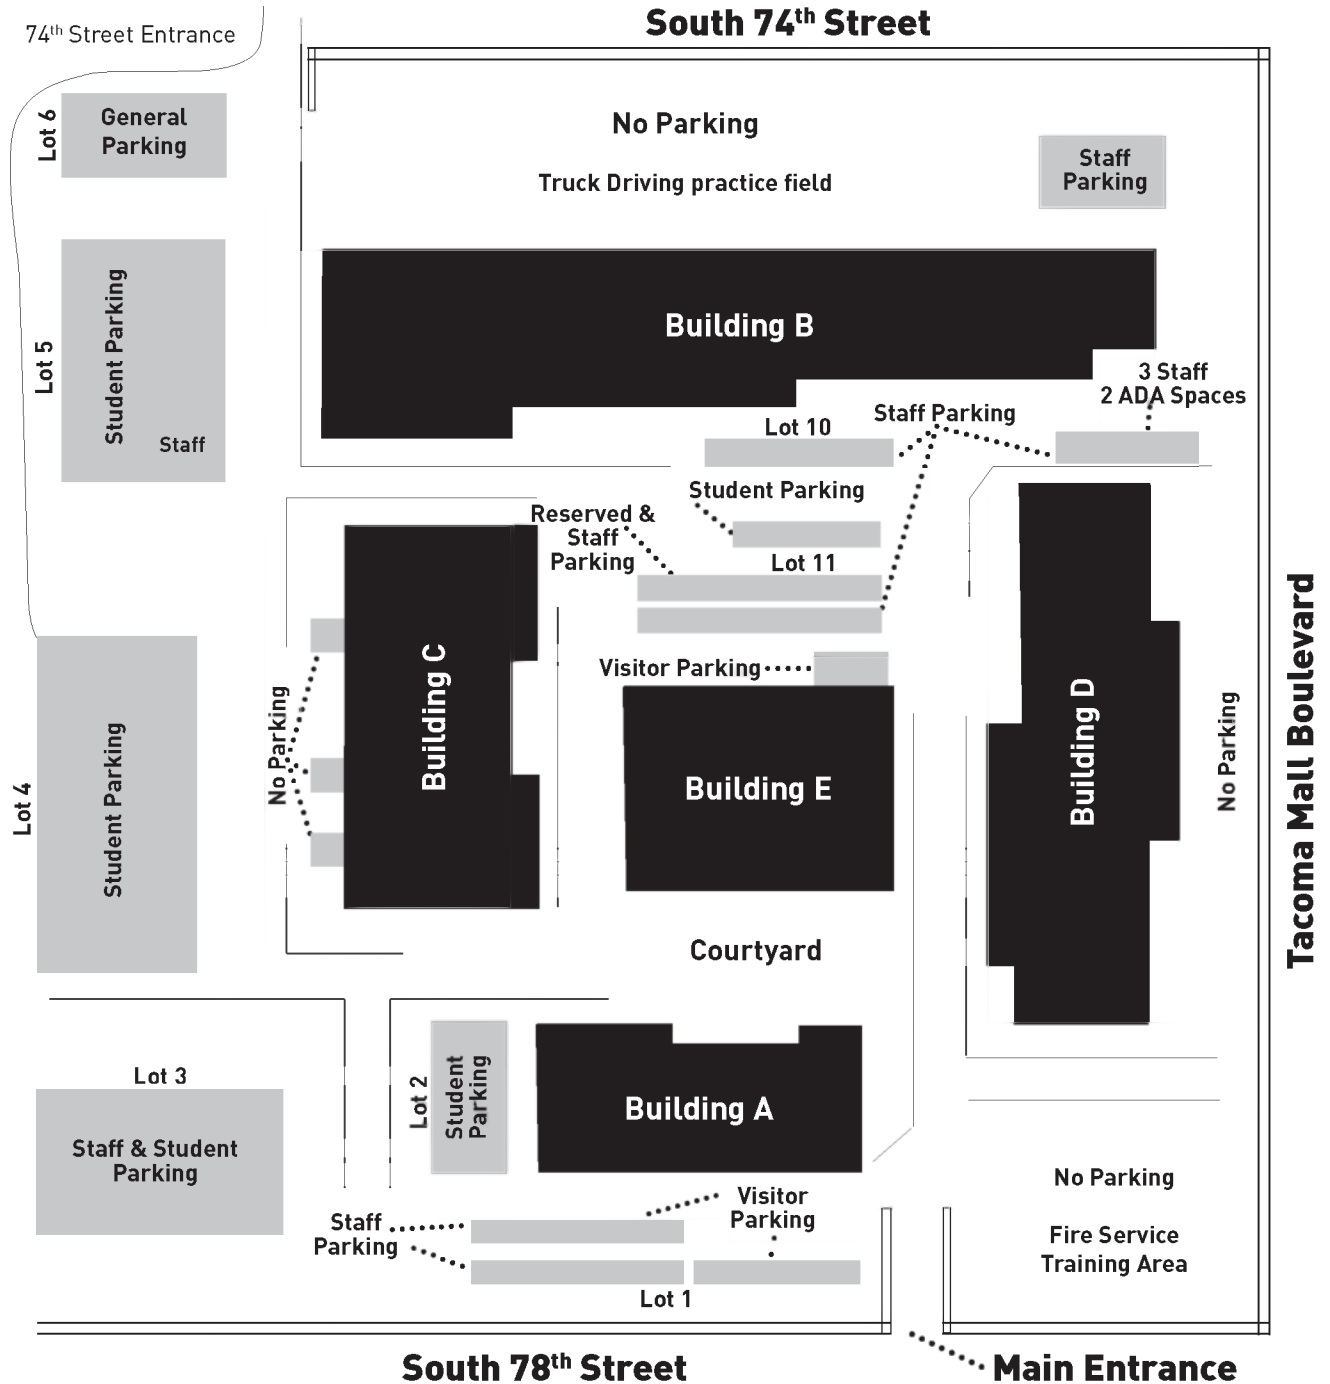

# Designated Parking

## Driving Directions Traveling North on I-5:

Take exit 128.  
 Turn left onto S. Hosmer  
 Turn left on to S. 84th Street  
 Turn Right onto Tacoma Mall Blvd.  
 Turn Left onto S. 78th Street  
 Turn Right into the college: 2201 S. 78th Street

## Driving Directions Traveling South on I-5:

Take exit 129 onto Tacoma Mall Boulevard.  
 Turn left and go to 78th Street.  
 Turn right into the college: 2201 S. 78th St.

\*Please do not park in reserved spots.  
 Map is not drawn to scale.